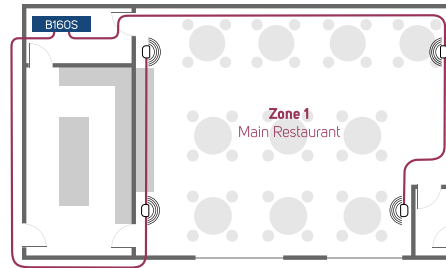

Small Application – 1 Zone

- B160S 2-Channel Power Amplifier
- CP100 Wall-mount Control Panel (optional)
- Existing Indoor Speakers

At the end-point

The decentralized way in which the Bluesound Professional products are designed means that without making changes to the system head, streaming music can be achieved with the addition of BluOS Enabled end points like the BSP125, a powered speaker that houses advanced processing capabilities. Simply run power and an ethernet connection to the speaker and through the BluOS Controller app or the CP100, the user can have full control of streamed audio content.

This flexibility in system design gives commercial integrators the ability to optimize configurations for efficiency, regardless of use case.