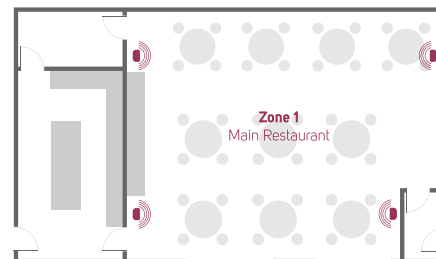

Small Application – 1 Zone

- BSP125 Network Streaming Speaker x 4