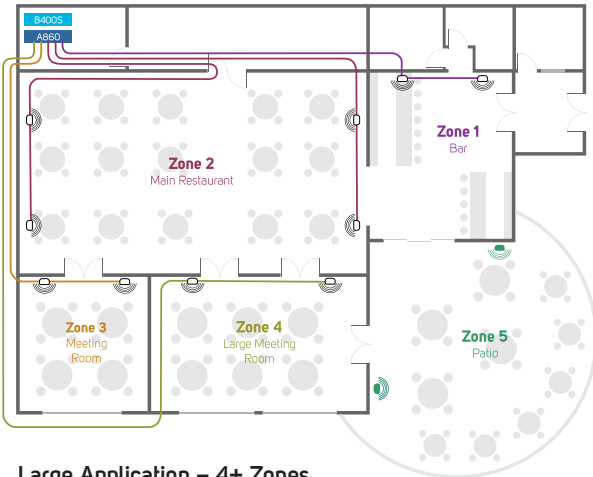

Bluesound Professional offers the most versatile way to incorporate streaming music into a commercial installation. Unlike other solutions in the market, Bluesound Professional products can be easily grandfathered into existing installations or designed and installed anew. For example, using the Bluesound Professional system, streaming can be incorporated into a new or existing installation in one of two ways:

At the system head

A Bluesound Professional streamer, like the B400S 4-Zone BluOS Network Streaming Player, can be added to the system head and connected to an existing distribution amplifier and speaker configuration. The streamer would be connected to the network and either via the BluOS Controller app or a Bluesound Professional hardware controller like the CP100, the system can then access a variety of streaming music options.

Large Application – 4+ Zones

- B400S 4-Zone BluOS Network Music Streamer
- A860 8-Channel Power Amplifier
- BSP1000 Indoor/Outdoor Speakers x 2
- Existing Indoor Speakers