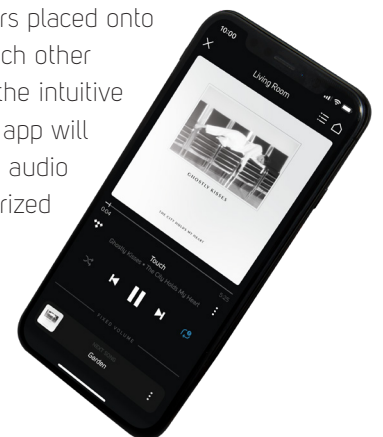

Powered by the established BluOS multi-zone audio content management interface, Bluesound Professional is designed to have decentralized processing power so designers and integrators have maximum flexibility to add streaming to existing installations or to build anew. Audio streaming capabilities can be added to a system head using a Bluesound Professional streamer, regardless of which amplifiers are being used. Alternatively, Ethernet cables can be run to a Bluesound Professional speaker, which contains all the necessary processing power to stream audio content without changing the configuration of the system head.

Add Audio Streaming to Existing or New Installations

Bluesound Professional's decentralized processing capabilities gives designers and installers maximum flexibility to add audio streaming to installations, whether existing or new.

Easy to Configure

Self-discovery makes set-up and configuration painless, as Bluesound Professional players placed onto the same network will find each other automatically. A few taps on the intuitive icons in the BluOS Controller app will group players to create zoned audio content and lock-out unauthorized users.