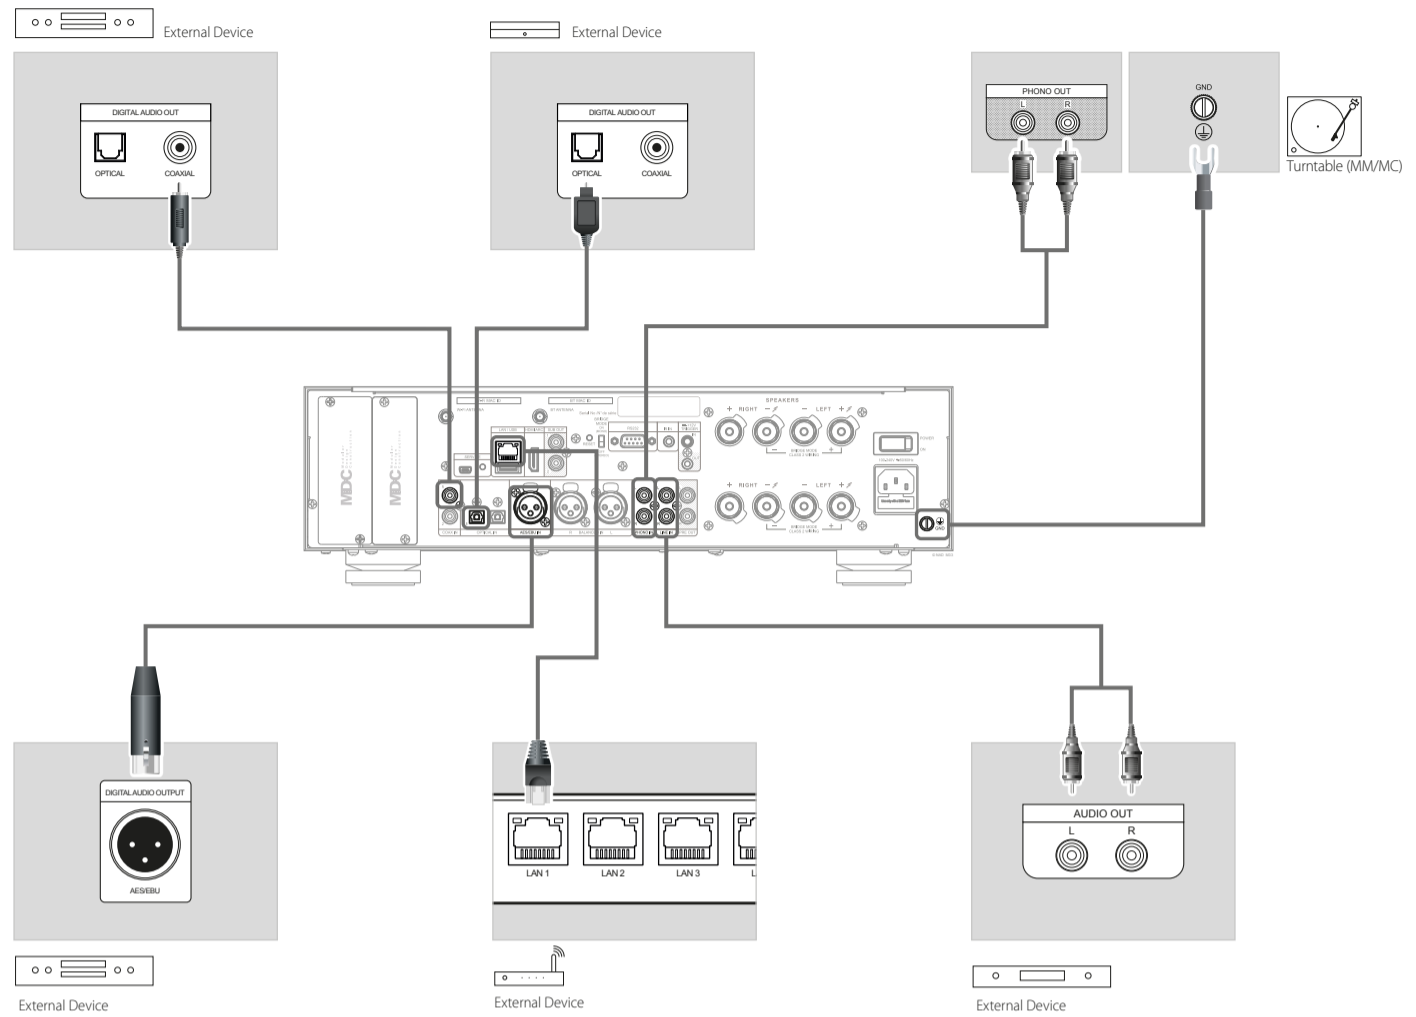

NAD M33 BluOS Streaming DAC Amplifier

Quick Setup Guide

WHAT'S IN THE BOX

ATTACH MAGNETIC FEET

NOTE

Download the latest M33 Owner's manual from the Manuals/Downloads tab of nadelectronics.com/products/masters-series/M33-BluOS-Streaming-DAC-Amplifier

DOWNLOAD

BluOS CONTROLLER APP

The BluOS Controller App for Apple iOS devices, Android devices, Kindle Fire and Windows or Mac desktops are available for download from their respective App stores.

Launch the BluOS Controller App to configure your M33 as well as explore everything from your streaming music services, internet radio stations, networked music collections and favorites with quick and easy single-search discovery. The BluOS Controller App can also manage the rapid ripping of all your CDs in lossless high-resolution format.

CONNECT

OUTPUT DEVICES AND ANTENNAS

CONNECT

INPUT DEVICES

NOTE: Above device connections are suggestions only and can be varied according to one's preference.

POWER UP!