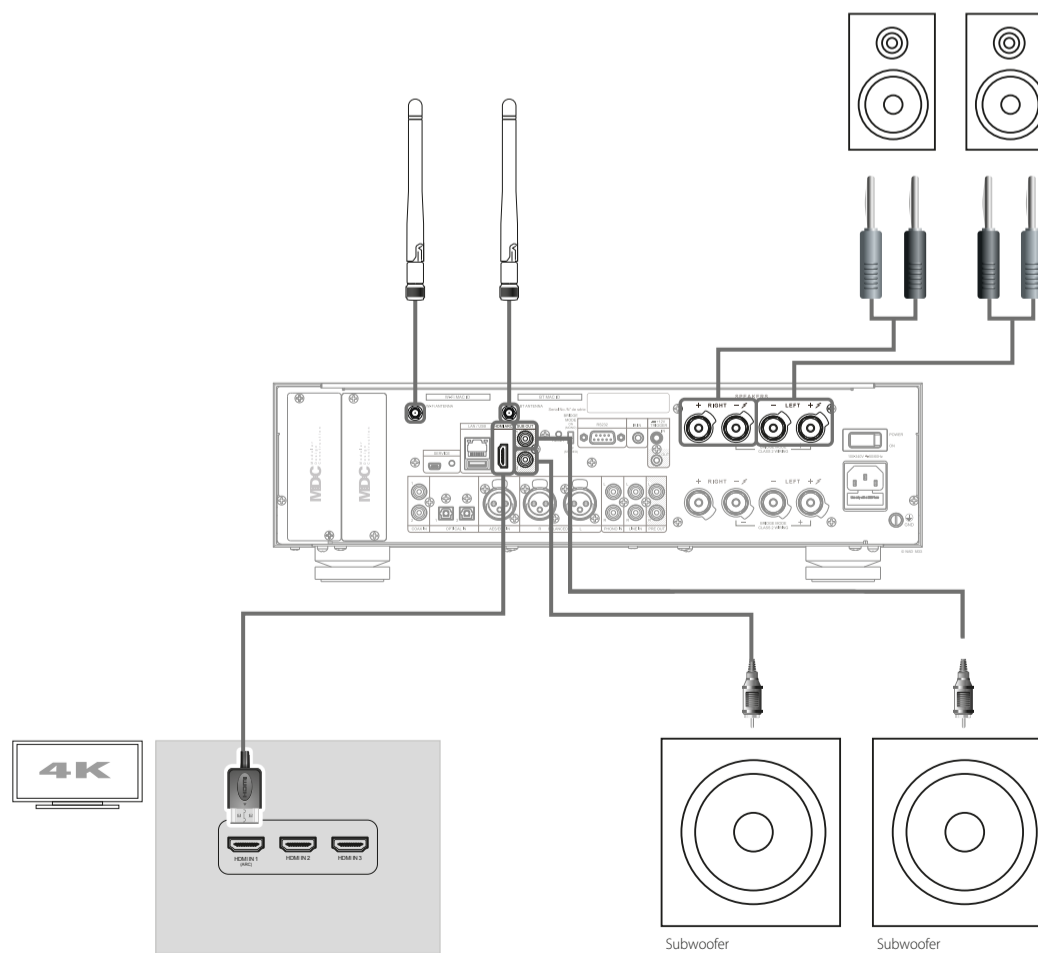

NAD M33 BluOS Streaming DAC Amplifier

Quick Setup Guide

WHAT'S IN THE BOX

ATTACH MAGNETIC FEET

NOTE

Download the latest M33 Owner's manual from the Manuals/Downloads tab of nadelectronics.com/products/masters-series/M33-BluOS-Streaming-DAC-Amplifier

DOWNLOAD

BluOS CONTROLLER APP

The BluOS Controller App for Apple iOS devices, Android devices, Kindle Fire and Windows or Mac desktops are available for download from their respective App stores.

Launch the BluOS Controller App to configure your M33 as well as explore everything from your streaming music services, internet radio stations, networked music collections and favorites with quick and easy single-search discovery. The BluOS Controller App can also manage the rapid ripping of all your CDs in lossless high-resolution format.

CONNECT

OUTPUT DEVICES AND ANTENNAS

CONNECT

INPUT DEVICES

NOTE: Above device connections are suggestions only and can be varied according to one's preference.

POWER UP!