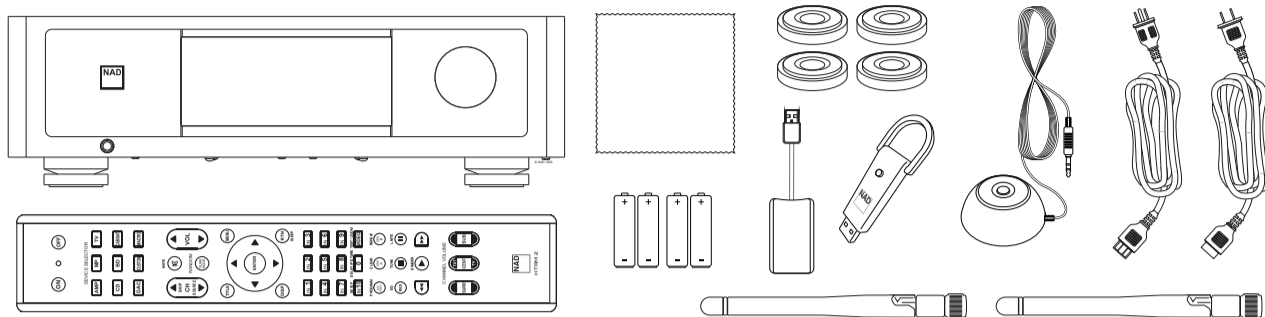

NAD M33 BluOS Streaming DAC Amplifier

Quick Setup Guide

WHAT'S IN THE BOX

ATTACH MAGNETIC FEET

NOTE

Download the latest M33 Owner's manual from the Manuals/Downloads tab of nadelectronics.com/products/masters-series/M33-BluOS-Streaming-DAC-Amplifier

DOWNLOAD

BluOS CONTROLLER APP

The BluOS Controller App for Apple iOS devices, Android devices, Kindle Fire and Windows or Mac desktops are available for download from their respective App stores.

Launch the BluOS Controller App to configure your M33 as well as explore everything from your streaming music services, internet radio stations, networked music collections and favorites with quick and easy single-search discovery. The BluOS Controller App can also manage the rapid ripping of all your CDs in lossless high-resolution format.

CONNECT

OUTPUT DEVICES AND ANTENNAS

CONNECT

INPUT DEVICES

NOTE: Above device connections are suggestions only and can be varied according to one's preference.

POWER UP!