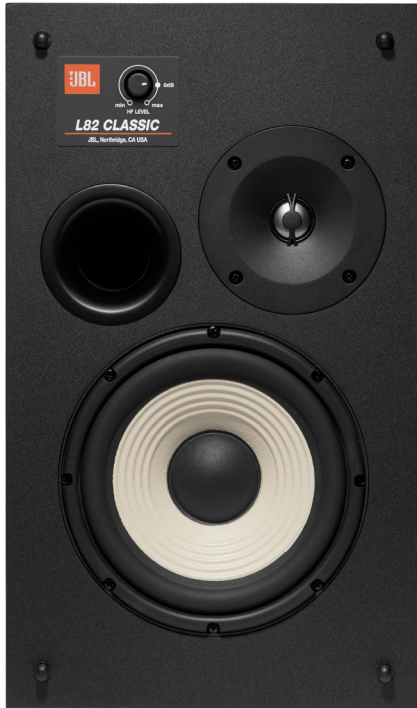

L82 Classic

2-Way 8-inch (200mm) Bookshelf Loudspeaker

JBL

JBL Sound: A Heritage of Excellence

JBL Loudspeakers have been a top choice of music and movie professionals for nearly 75 years. They provide incredible sound in movie theaters, concert venues, recording studios and houses of worship worldwide. But you don't need to be a professional to enjoy legendary JBL sound. Our home products and systems leverage the same cutting edge technology and acoustic science the pros rely on.

JBL L82 Classic 2-Way Bookshelf Loudspeaker

The L82 Classic is a compact 8-inch (200mm) 2-way bookshelf loudspeaker featuring JBL's advanced acoustic technologies in combination with the iconic retro-inspired style of its larger family member: the L100 Classic. The vintage design of the L82 Classic features a genuine walnut satin wood veneer cabinet and a striking Quadrex foam grille available in a choice of black, orange or blue. Beneath this compelling exterior lies modern acoustic components that deliver stunning sound sure to please any music lover. In the storied tradition of JBL 8-inch 2-way loudspeakers, the L82 Classic is sure to become a favorite of listeners around the world.

L82 Classic

2-Way 8-inch (200mm) Bookshelf Loudspeaker

JBL

Features

- Retro design with iconic JBL styling and vintage Quadrex foam grille in a choice of three colors: black, orange, or blue
- Genuine satin walnut wood veneer enclosure with black front and rear panels
- 8-inch white cone, pure pulp woofer with cast frame
- 1-inch titanium dome tweeter with waveguide
- Bass-reflex design with front-firing port
- High-frequency L-pad attenuator
- Matching JS-80 floor stands available (sold separately)