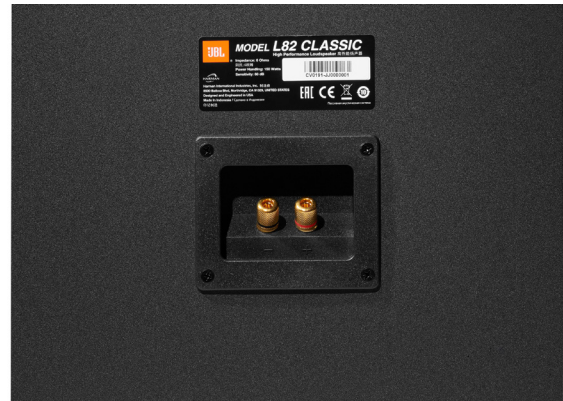

JBL L82 Classic 2-Way Bookshelf Loudspeaker

The L82 Classic is a compact 8-inch (200mm) 2-way bookshelf loudspeaker featuring JBL's advanced acoustic technologies in combination with the iconic retro-inspired style of its larger family member: the L100 Classic. The vintage design of the L82 Classic features a genuine walnut satin wood veneer cabinet and a striking Quadrex foam grille available in a choice of black, orange or blue. Beneath this compelling exterior lies modern acoustic components that deliver stunning sound sure to please any music lover. In the storied tradition of JBL 8-inch 2-way loudspeakers, the L82 Classic is sure to become a favorite of listeners around the world.

L82 Classic

2-Way 8-inch (200mm) Bookshelf Loudspeaker

JBL

Features

- Retro design with iconic JBL styling and vintage Quadrex foam grille in a choice of three colors: black, orange, or blue
- Genuine satin walnut wood veneer enclosure with black front and rear panels
- 8-inch white cone, pure pulp woofer with cast frame
- 1-inch titanium dome tweeter with waveguide
- Bass-reflex design with front-firing port
- High-frequency L-pad attenuator
- Matching JS-80 floor stands available (sold separately)

Specifications

- ▶ Description: 2-Way Bookshelf Loudspeaker
- ▶ Impedance: 8 Ohms
- ▶ Recommended Amplifier Power: 25–125 Watts RMS
- ▶ Sensitivity (2.83V/1m): 88dB
- ▶ Frequency Response: 44Hz–40kHz (-6dB)
- ▶ Crossover Frequency: 1.7kHz
- ▶ Controls: HF level control
- ▶ Input Type: Five-way gold-plated binding posts
- ▶ Finish: Genuine walnut veneer enclosure
- ▶ Dimensions with Grille (H x W x D): 18.6" x 11.04" x 12.42"
(472.4 x 280.5 x 315.44mm)
- ▶ Weight: 27.9 lb (12.7kg)