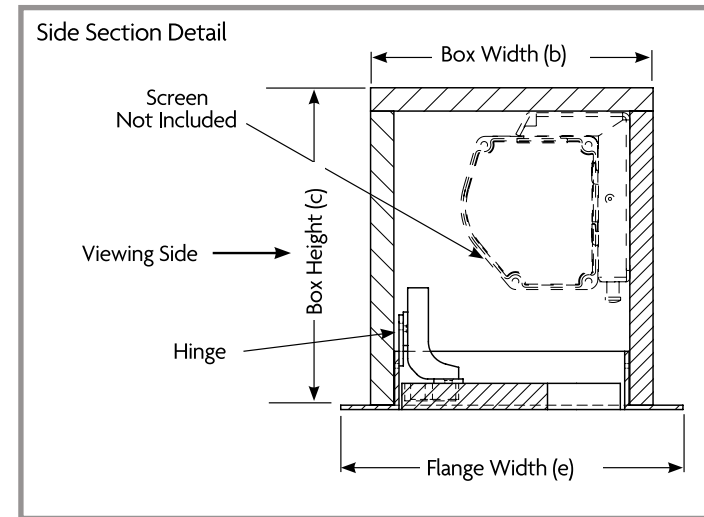

# SPECIFICATIONS FOR HIDEAWAY BOX

## Features

- Melamine box, aluminum ceiling trim and hinged trapdoor, with slot for screen exit.
- Trim and trapdoor coated with two pack epoxy lacquer.
- White standard colour.
- Brackets are now pre-fitted for easy instalation.

Product Code	External Box W x D x H (mm)	Trim Flange W x D (mm)	Trim Slot L x W (mm)	Shipping Size L x W x H (mm)	Gross Weight (Kg)	Net Weight (Kg)	To Suit Grandview IP Screens
HH3	2560 x 220 x 160	2604 x 266	2400 x 50	2900 x 380 x 260	43	36	GRIP084V, GRIP100V, GRIP085H, GRIP092H, GRIP095H, GRIP094C, GRIP103C
HH4	2975 x 220 x 160	3019 x 266	2815 x 50	3250 x 430 x 270	50	46	GRIP120V, GRIP102H, GRIP112H, GRIP110C
HH5	3360 x 295 x 250	3406 x 340	3200 x 90	3600 x 450 x 270	82	51	GRIP120H, GRIP130H, GRIP120C, GRIP130C
HH6	3750 x 300 x 250	3796 x 346	3590 x 90	3880 x 455 x 285	92	59	GRIP140H, GRIP150V, GRIP140C, GRIP150C, GRIP150H
HH7	5006 x 303 x 250	5066 x 366	4750 x 90	5155 x 470 x 290	156	96	GRIP180V, GRIP160H, GRIP180H, GRIP200H, GRIP180C, GRIP200C