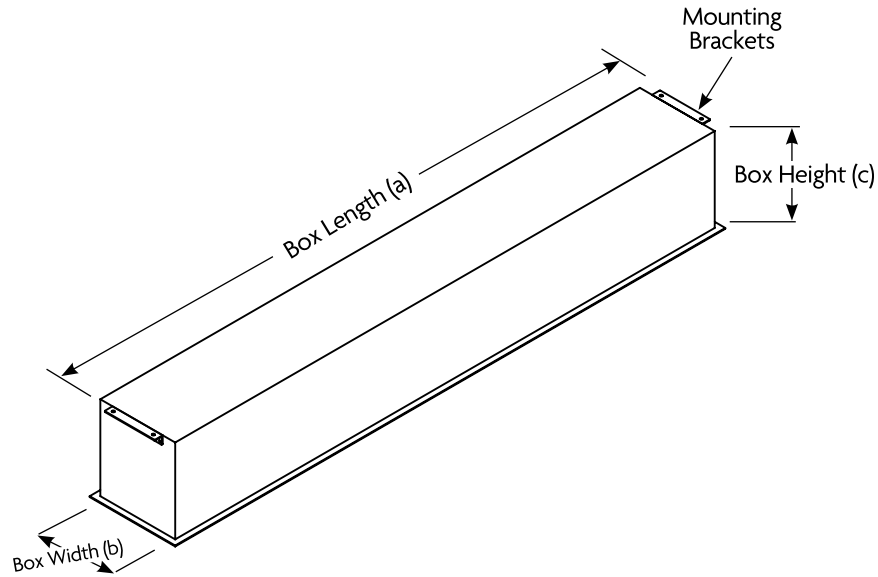

# SPECIFICATIONS FOR HIDEAWAY BOX

## Features

- Melamine box, aluminum ceiling trim and hinged trapdoor, with slot for screen exit.
- Trim and trapdoor coated with two pack epoxy lacquer.
- White standard colour.
- Brackets are now pre-fitted for easy instalation.

Product Code	External Box W x D x H (mm)	Trim Flange W x D (mm)	Trim Slot L x W (mm)	Shipping Size L x W x H (mm)	Gross Weight (Kg)	Net Weight (Kg)	To Suit Grandview IP Screens
HH3	2560 x 220 x 160	2604 x 266	2400 x 50	2900 x 380 x 260	43	36	GRIP084V, GRIP100V, GRIP085H, GRIP092H, GRIP095H, GRIP094C, GRIP103C
HH4	2975 x 220 x 160	3019 x 266	2815 x 50	3250 x 430 x 270	50	46	GRIP120V, GRIP102H, GRIP112H, GRIP110C
HH5	3360 x 295 x 250	3406 x 340	3200 x 90	3600 x 450 x 270	82	51	GRIP120H, GRIP130H, GRIP120C, GRIP130C
HH6	3750 x 300 x 250	3796 x 346	3590 x 90	3880 x 455 x 285	92	59	GRIP140H, GRIP150V, GRIP140C, GRIP150C, GRIP150H
HH7	5006 x 303 x 250	5066 x 366	4750 x 90	5155 x 470 x 290	156	96	GRIP180V, GRIP160H, GRIP180H, GRIP200H, GRIP180C, GRIP200C