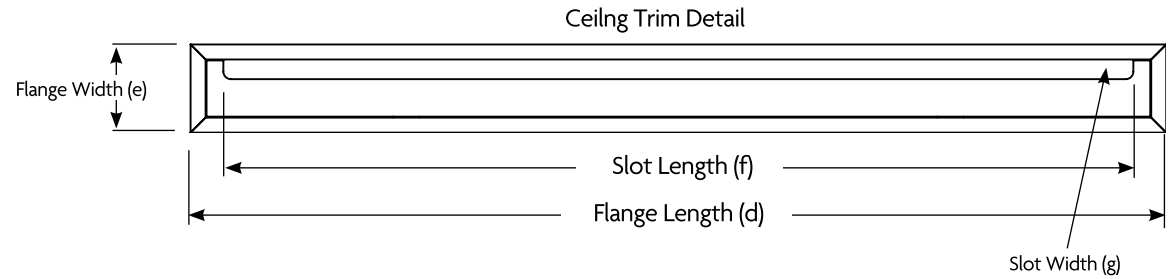

# SPECIFICATIONS FOR HIDEAWAY BOX

## Features

- Melamine box, aluminum ceiling trim and hinged trapdoor, with slot for screen exit.
- Trim and trapdoor coated with two pack epoxy lacquer.
- White standard colour.
- Brackets are now pre-fitted for easy instalation.

Product Code	External Box W x D x H (mm)	Trim Flange W x D (mm)	Trim Slot L x W (mm)	Shipping Size L x W x H (mm)	Gross Weight (Kg)	Net Weight (Kg)	To Suit Grandview IP Screens
HH3	2560 x 220 x 160	2604 x 266	2400 x 50	2900 x 380 x 260	43	36	GRIP084V, GRIP100V, GRIP085H, GRIP092H, GRIP095H, GRIP094C, GRIP103C
HH4	2975 x 220 x 160	3019 x 266	2815 x 50	3250 x 430 x 270	50	46	GRIP120V, GRIP102H, GRIP112H, GRIP110C
HH5	3360 x 295 x 250	3406 x 340	3200 x 90	3600 x 450 x 270	82	51	GRIP120H, GRIP130H, GRIP120C, GRIP130C
HH6	3750 x 300 x 250	3796 x 346	3590 x 90	3880 x 455 x 285	92	59	GRIP140H, GRIP150V, GRIP140C, GRIP150C, GRIP150H
HH7	5006 x 303 x 250	5066 x 366	4750 x 90	5155 x 470 x 290	156	96	GRIP180V, GRIP160H, GRIP180H, GRIP200H, GRIP180C, GRIP200C