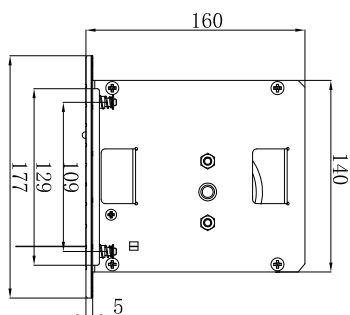

Ceiling Cut-out dimensions
 Cut-out Length = Screen Length - 26mm
 Cut-out Width = 150mm
 Height \geq 160mm

A
E
5: 1

C
5: 1

B
5: 1

D
5: 1

A
5: 1

Model :

HT-MI 165" (16:9)
 HT-MF 165" (16:9)

Measurement :

mm

GRIHTRC165H