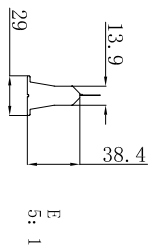

Ceiling Cut-out dimensions
 Cut-out Length = Screen Length - 26mm
 Cut-out Width = 150mm
 Height \geq 160mm

A
E
5: 1

C
5: 1

B
5: 1

D
5: 1

A
5: 1

Model :

HT-MI 165" (16:9)
 HT-MF 165" (16:9)

Measurement :

mm

GRIHTRC165H