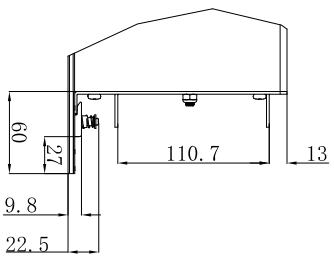

Ceiling Cut-out dimensions
 Cut-out Length = Screen Length - 26mm
 Cut-out Width = 150mm
 Height \geq 160mm

A
E
5: 1

C
5: 1

B
5: 1

D
5: 1

A
5: 1

Model :

HT-MI 165" (16:9)
 HT-MF 165" (16:9)

Measurement :

mm

GRIHTRC165H