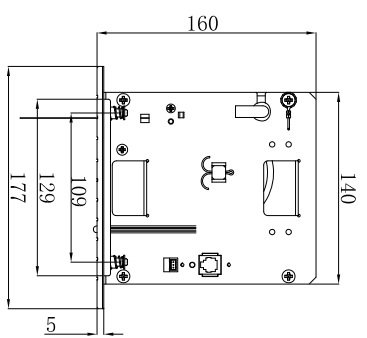

Ceiling Cut-out dimensions
 Cut-out Length = Screen Length - 26mm
 Cut-out Width = 150mm
 Height \geq 160mm

A
E
5: 1

C
5: 1

B
5: 1

D
5: 1

A
5: 1

Model :

HT-MI 165" (16:9)
 HT-MF 165" (16:9)

Measurement :

mm

GRIHTRC165H