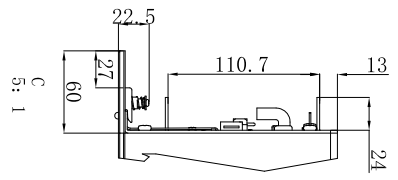

Ceiling Cut-out dimensions
 Cut-out Length = Screen Length - 26mm
 Cut-out Width = 150mm
 Height \geq 160mm

A
E
5: 1

C
5: 1

B
5: 1

D
5: 1

A
5: 1

Model :

HT-MI 165" (16:9)
 HT-MF 165" (16:9)

Measurement :

mm

GRIHTRC165H