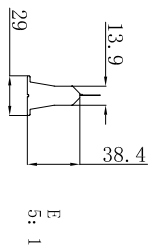

Ceiling Cut-out dimensions
 Cut-out Length = Screen Length - 26mm
 Cut-out Width = 150mm
 Height \geq 160mm

Model:	HT-MI 164" (16:10) HT-MF 164" (16:10)
Measurement:	mm

GRHTTRC164C